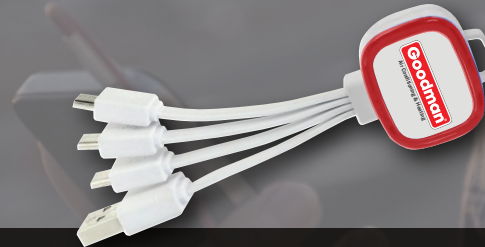

Super bright LED is a fun accessory that will light up the faces of all who receive it! We encourage you to try a sample, plug it into a Power Bank or any USB power source and see for yourself, it is sure to bring smiles! Safety approved for shipment to EU, US and Canada. Great branding experience; rectangle logo plate is highlighted with LED illuminated color trim and looks great for a long useful life. Optional Goose-neck support cable ships with the version. Packaged in white zip lock pouch. Size; 1.6" L x 1.3" W x 0.6" H

\$5.02 each

1-Tier USB memory w/connector cap. Packaged in white gift box.

Power Bank W/ Rectangle LED Illuminated Trim

\$8.38 each

2600mAh, Power Bank with Rectangle LED Illuminated Trim. Includes micro USB cord.

3-in-1 Charging Cable W/ LED Illuminated Trim

\$6.70 each

Supports both Charging and Data Sync for up to 3 Micro USB devices simultaneously. Excellent branding with LED Illuminated Color Trim. Optional CA100 MFi adapter quoted separately - Made for iPod iPhone iPad; provides Charging and Data Sync to one Apple® device per adapter: iPhone, 6, 6+, 5s and 5c, iPad Air and iPod Mini. The 4th cord is a standard size USB that plugs into the power source including wall chargers, power banks or computers.